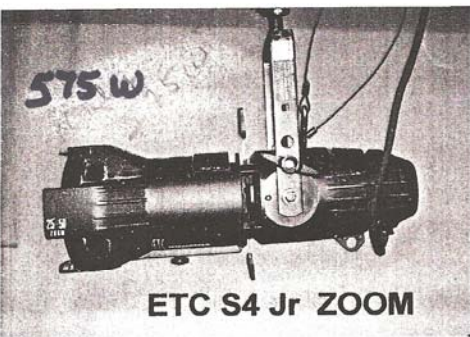

ALTMAN FRESNEL

ETC S4 Jr ZOOM

STRAND LEKOLITE ZOOM

ETC S4 Sr

STRAND SL

ALSO:

ALTMAN 20' FOLLOW SPOT

6 OLD STRAND FLOODS