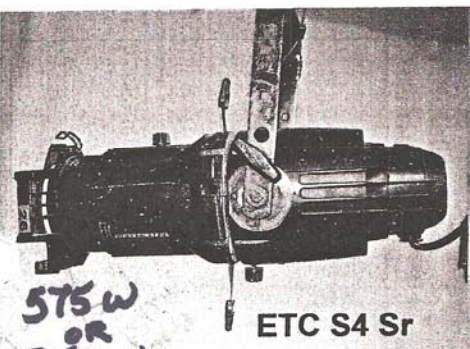

ALTMAN FRESNEL

ETC S4 Jr ZOOM

STRAND LEKOLITE ZOOM

ETC S4 Sr

STRAND SL

ALSO:

ALTMAN 20' FOLLOW SPOT

6 OLD STRAND FLOODS